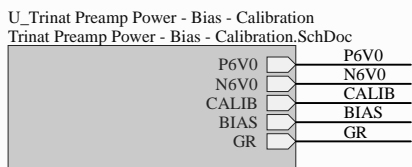

TRIUMF  
 TRIUMF  
 LOGO  
 TRIUMF LOGO

<b>Trinat Preamplifier</b>				
<b>0</b>	Revision	Drawing #:	<b>TRIUMF</b> 4004 Wesbrook Mall Vancouver, B.C. Canada V6T 2A3	
	Sheet #:	1 of 3		Size: A
	Drawn by:	KL/LK		Date: 2012-05-10
File: D:\Temp\New folder (2)\Trinat Preamplifier.SchDoc			1:28:42 PM	