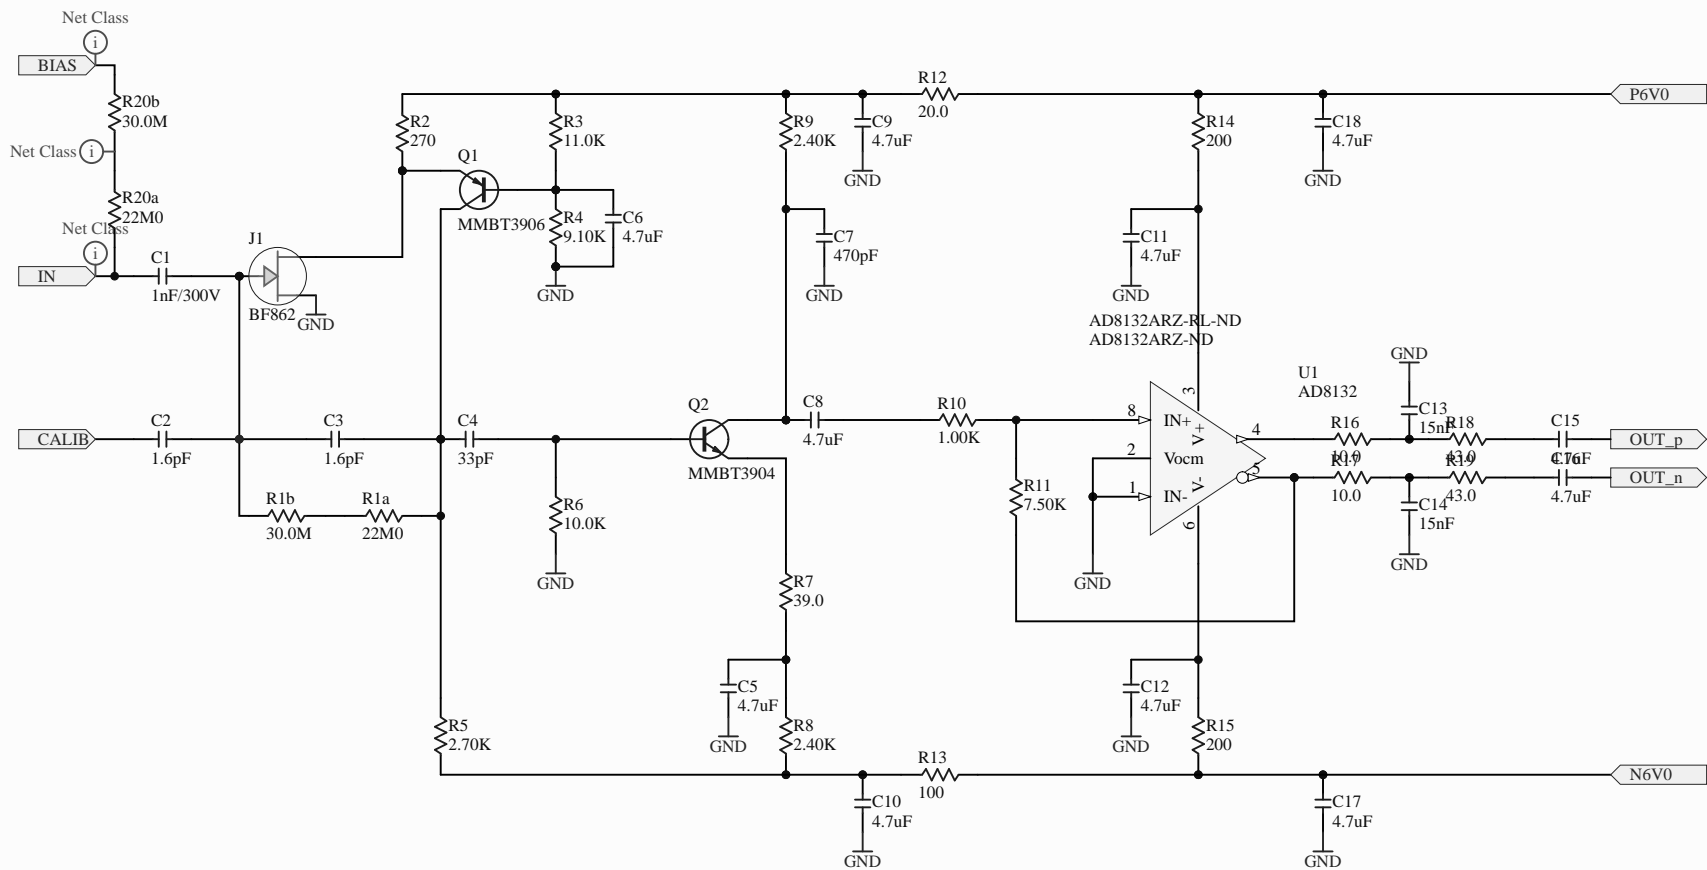

TRIUMF  
 TRIUMF  
 LOGO  
 TRIUMF LOGO

<b>Trinat Preamplifier</b>				
<b>0</b>	Revision	Drawing #:	<b>TRIUMF</b> 4004 Wesbrook Mall Vancouver, B.C. Canada V6T 2A3	
	Sheet #:	1 of 3		Size: A
	Drawn by:	KL/LK		Date: 2012-05-10
File: D:\Temp\New folder (2)\Trinat Preamplifier.SchDoc			1:28:42 PM	

### Trinat Preamp Single Channel

Revision <b>0</b>	Drawing #:		TRIUMF 4004 Wesbrook Mall Vancouver, B.C. Canada V6T 2A3	
	Sheet #: 2 of 3	Size: A		
	Drawn by: KL/LK	Date: 2012-05-10		

<b>Trinat Preamp Power - Bias - Calibration</b>				
<b>0</b>	Revision Drawing #:		<b>TRIUMF</b> 4004 Wesbrook Mall Vancouver, B.C. Canada V6T 2A3	
	Sheet #:	3 of 3		Size: A
	Drawn by:	KL/LK		Date: 2012-05-10
File: D:\Temp\New folder (2)\Trinat Preamp Power - Bias - Calibration.SchDoc			1:28:42 PM	