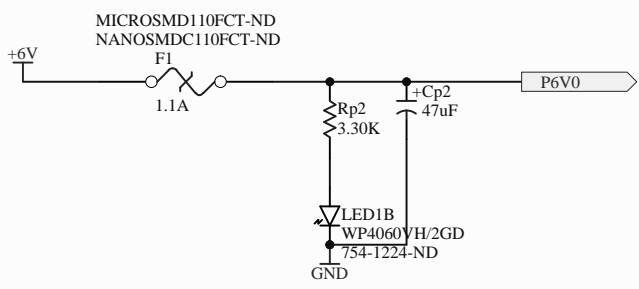

TRIUMF  
 TRIUMF  
 LOGO  
 TRIUMF LOGO

<b>Trinat Preamplifier</b>				
<b>0</b>	Revision	Drawing #:	<b>TRIUMF</b> 4004 Wesbrook Mall Vancouver, B.C. Canada V6T 2A3	
	Sheet #:	1 of 3		Size: A
	Drawn by:	KL/LK		Date: 2012-05-10
File: D:\Temp\New folder (2)\Trinat Preamplifier.SchDoc			1:28:42 PM	

### Trinat Preamp Single Channel

Revision <b>0</b>	Drawing #:		TRIUMF 4004 Wesbrook Mall Vancouver, B.C. Canada V6T 2A3	
	Sheet #: 2 of 3	Size: A		
	Drawn by: KL/LK	Date: 2012-05-10		

<b>Trinat Preamp Power - Bias - Calibration</b>				
<b>0</b>	Revision Drawing #:		<b>TRIUMF</b> 4004 Wesbrook Mall Vancouver, B.C. Canada V6T 2A3	
	Sheet #:	3 of 3		Size: A
	Drawn by:	KL/LK		Date: 2012-05-10
File: D:\Temp\New folder (2)\Trinat Preamp Power - Bias - Calibration.SchDoc			1:28:42 PM	