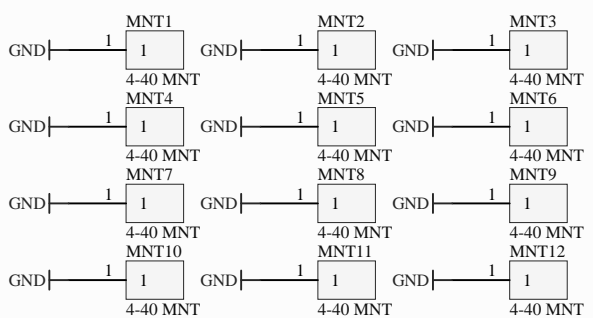

TRIUMF  
 TRIUMF  
 LOGO  
 TRIUMF LOGO

<b>Trinat Preamplifier</b>				
<b>0</b>	Revision	Drawing #:	<b>TRIUMF</b> 4004 Wesbrook Mall Vancouver, B.C. Canada V6T 2A3	
	Sheet #:	1 of 3		Size: A
	Drawn by:	KL/LK		Date: 2012-05-10
File: D:\Temp\New folder (2)\Trinat Preamplifier.SchDoc			1:28:42 PM	

### Trinat Preamp Single Channel

Revision <b>0</b>	Drawing #:		TRIUMF 4004 Wesbrook Mall Vancouver, B.C. Canada V6T 2A3	
	Sheet #: 2 of 3	Size: A		
	Drawn by: KL/LK	Date: 2012-05-10		

<b>Trinat Preamp Power - Bias - Calibration</b>				
<b>0</b>	Revision Drawing #:		<b>TRIUMF</b> 4004 Wesbrook Mall Vancouver, B.C. Canada V6T 2A3	
	Sheet #:	3 of 3		Size: A
	Drawn by:	KL/LK		Date: 2012-05-10
File: D:\Temp\New folder (2)\Trinat Preamp Power - Bias - Calibration.SchDoc			1:28:42 PM	