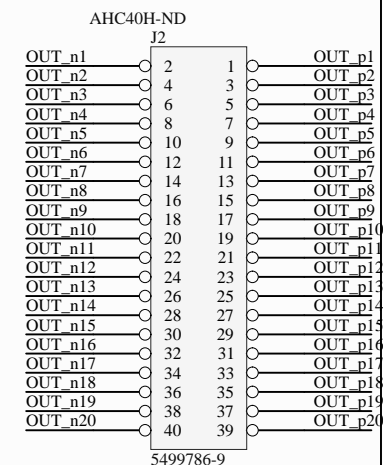

TRIUMF  
 TRIUMF  
 LOGO  
 TRIUMF LOGO

<b>Trinat Preamplifier</b>				
<b>0</b>	Revision	Drawing #:	<b>TRIUMF</b> 4004 Wesbrook Mall Vancouver, B.C. Canada V6T 2A3	
	Sheet #:	1 of 3		Size: A
	Drawn by:	KL/LK		Date: 2012-05-10
File: D:\Temp\New folder (2)\Trinat Preamplifier.SchDoc			1:28:42 PM	

### Trinat Preamp Single Channel

Revision <b>0</b>	Drawing #:		TRIUMF 4004 Wesbrook Mall Vancouver, B.C. Canada V6T 2A3	
	Sheet #: 2 of 3	Size: A		
	Drawn by: KL/LK	Date: 2012-05-10		

<b>Trinat Preamp Power - Bias - Calibration</b>				
<b>0</b>	Revision Drawing #:		<b>TRIUMF</b> 4004 Wesbrook Mall Vancouver, B.C. Canada V6T 2A3	
	Sheet #:	3 of 3		Size: A
	Drawn by:	KL/LK		Date: 2012-05-10
File: D:\Temp\New folder (2)\Trinat Preamp Power - Bias - Calibration.SchDoc			1:28:42 PM	