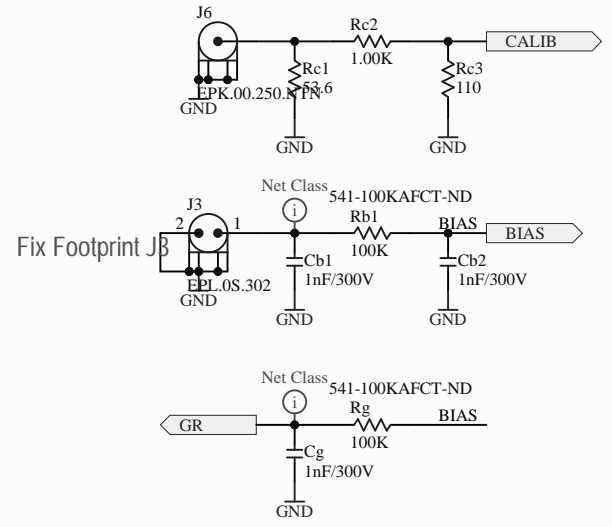

TRIUMF  
 TRIUMF  
 LOGO  
 TRIUMF LOGO

<b>Trinat Preamplifier</b>				
<b>0</b>	Revision	Drawing #:	<b>TRIUMF</b> 4004 Wesbrook Mall Vancouver, B.C. Canada V6T 2A3	
	Sheet #:	1 of 3		Size: A
	Drawn by:	KL/LK		Date: 2012-05-10
File: D:\Temp\New folder (2)\Trinat Preamplifier.SchDoc			1:28:42 PM	

### Trinat Preamp Single Channel

Revision <b>0</b>	Drawing #:		TRIUMF 4004 Wesbrook Mall Vancouver, B.C. Canada V6T 2A3	
	Sheet #: 2 of 3	Size: A		
	Drawn by: KL/LK	Date: 2012-05-10		

<b>Trinat Preamp Power - Bias - Calibration</b>				
<b>0</b>	Revision Drawing #:		<b>TRIUMF</b> 4004 Wesbrook Mall Vancouver, B.C. Canada V6T 2A3	
	Sheet #:	3 of 3		Size: A
	Drawn by:	KL/LK		Date: 2012-05-10
File: D:\Temp\New folder (2)\Trinat Preamp Power - Bias - Calibration.SchDoc			1:28:42 PM	