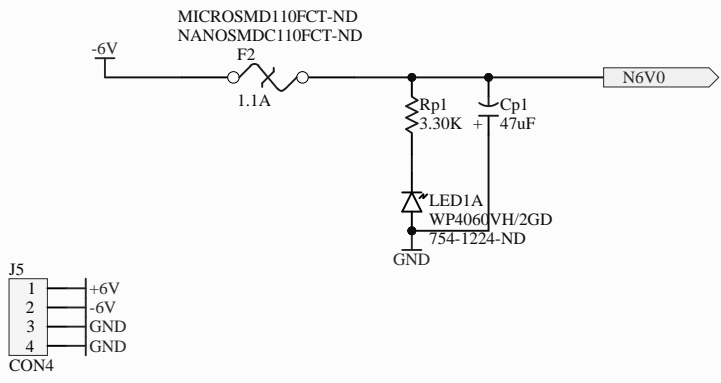

TRIUMF  
 TRIUMF  
 LOGO  
 TRIUMF LOGO

<b>Trinat Preamplifier</b>				
<b>0</b>	Revision	Drawing #:	<b>TRIUMF</b> 4004 Wesbrook Mall Vancouver, B.C. Canada V6T 2A3	
	Sheet #:	1 of 3		Size: A
	Drawn by:	KL/LK		Date: 2012-05-10
File: D:\Temp\New folder (2)\Trinat Preamplifier.SchDoc			1:28:42 PM	

### Trinat Preamp Single Channel

Revision <b>0</b>	Drawing #:		TRIUMF 4004 Wesbrook Mall Vancouver, B.C. Canada V6T 2A3	
	Sheet #: 2 of 3	Size: A		
	Drawn by: KL/LK	Date: 2012-05-10		

<b>Trinat Preamp Power - Bias - Calibration</b>				
<b>0</b>	Revision Drawing #:		<b>TRIUMF</b> 4004 Wesbrook Mall Vancouver, B.C. Canada V6T 2A3	
	Sheet #:	3 of 3		Size: A
	Drawn by:	KL/LK		Date: 2012-05-10
File: D:\Temp\New folder (2)\Trinat Preamp Power - Bias - Calibration.SchDoc			1:28:42 PM	