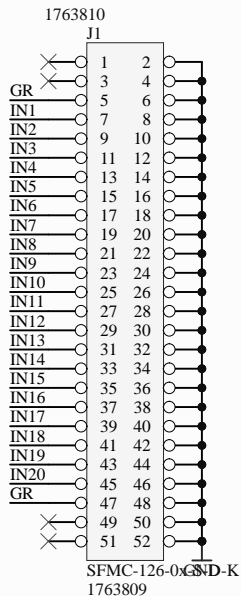

TRIUMF  
 TRIUMF  
 LOGO  
 TRIUMF LOGO

<b>Trinat Preamplifier</b>				
<b>0</b>	Revision	Drawing #:	<b>TRIUMF</b> 4004 Wesbrook Mall Vancouver, B.C. Canada V6T 2A3	
	Sheet #:	1 of 3		Size: A
	Drawn by:	KL/LK		Date: 2012-05-10
File: D:\Temp\New folder (2)\Trinat Preamplifier.SchDoc			1:28:42 PM	

### Trinat Preamp Single Channel

Revision <b>0</b>	Drawing #:		TRIUMF 4004 Wesbrook Mall Vancouver, B.C. Canada V6T 2A3	
	Sheet #: 2 of 3	Size: A		
	Drawn by: KL/LK	Date: 2012-05-10		

<b>Trinat Preamp Power - Bias - Calibration</b>				
<b>0</b>	Revision Drawing #:		<b>TRIUMF</b> 4004 Wesbrook Mall Vancouver, B.C. Canada V6T 2A3	
	Sheet #:	3 of 3		Size: A
	Drawn by:	KL/LK		Date: 2012-05-10
File: D:\Temp\New folder (2)\Trinat Preamp Power - Bias - Calibration.SchDoc			1:28:42 PM	