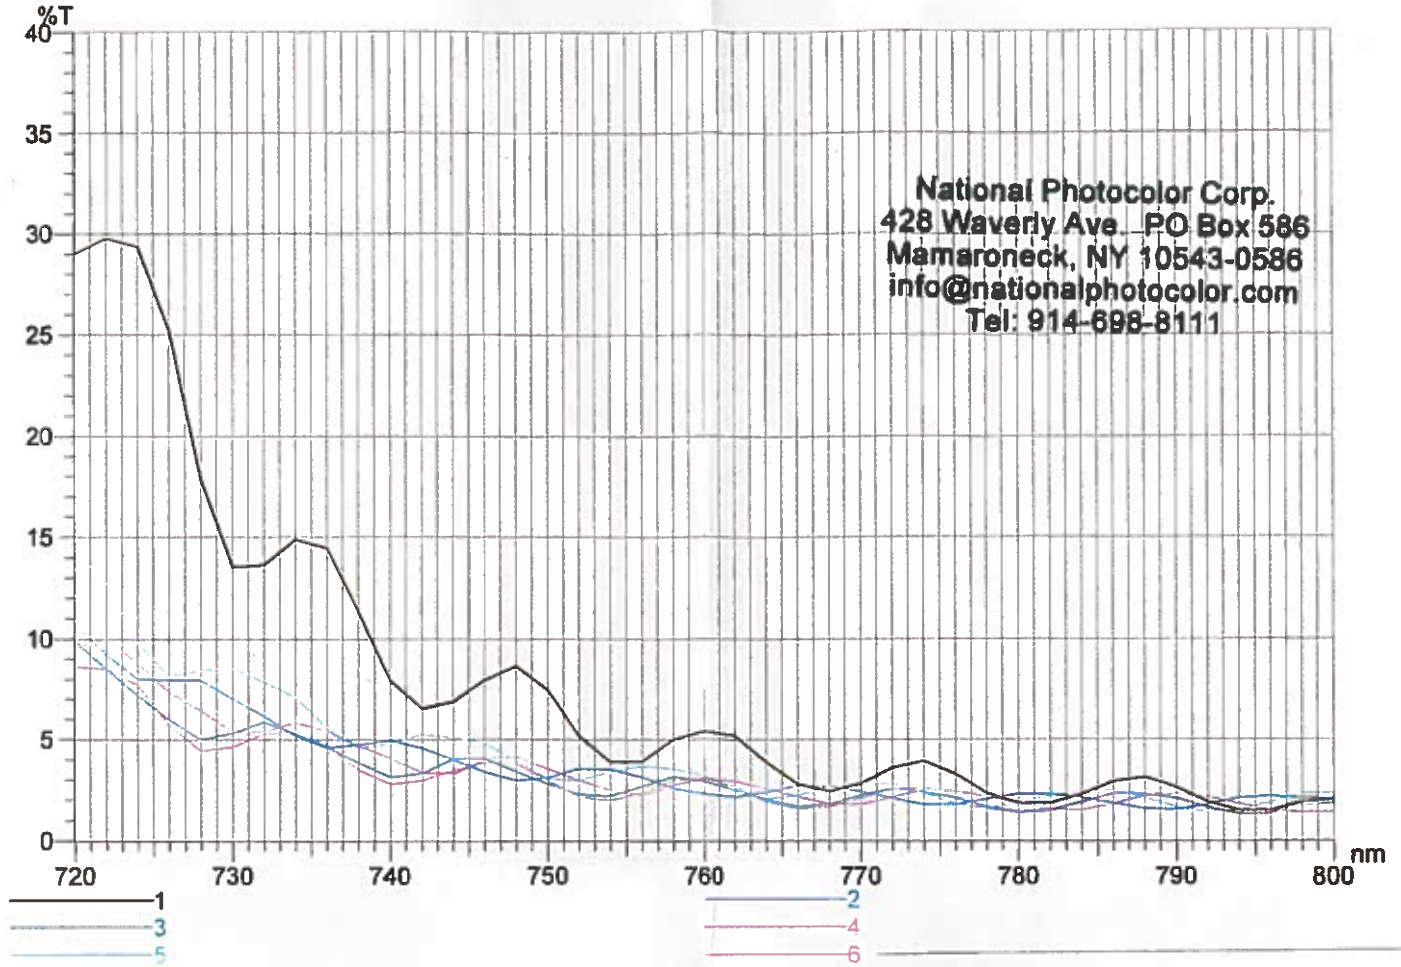

National Photocolor Corp.
 428 Waverly Ave. PO Box 586
 Mamaroneck, NY 10543-0586
 info@nationalphotocolor.com
 Tel: 914-698-8111

Sample: 1
 File name:
 Run Date: 12:55:48, 07/20/2018
 Operator: S Stern
 Comment: Triumph P.O. #TR 3043231. Pellicle-12µ Mylar. 9.5° Unpolarized.Mounted to custom SS ring.

Data Points
 nm %T
 770.0 2.82416

Sample: 2
 File name:
 Run Date: 12:56:37, 07/20/2018
 Operator: S Stern
 Comment:

Data Points
 nm %T
 770.0 2.45096

Sample: 3
 File name:
 Run Date: 12:57:22, 07/20/2018
 Operator: S Stern
 Comment:

Data Points
 nm %T
 770.0 2.25970

Sample: 4
 File name:
 Run Date: 12:58:03, 07/20/2018
 Operator: S Stern
 Comment:

Data Points
 nm %T
 770.0 1.78640

Sample: 5
 File name:
 Run Date: 12:58:49, 07/20/2018
 Operator: S Stern
 Comment:

Data Points
 nm %T
 770.0 2.86933

Sample: 6
 File name:
 Run Date: 12:59:29, 07/20/2018
 Operator: S Stern
 Comment:

Data Points
 nm %T
 770.0 2.10908